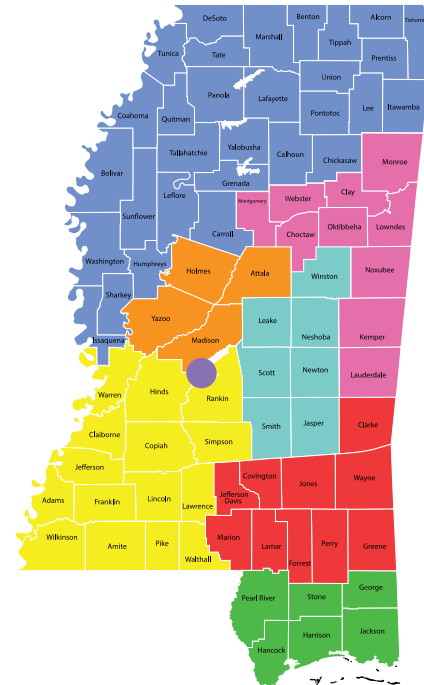

- **One-on-One Business Counseling**
- **Technical Assistance**
- **Business 101 workshop**
- **Business 201 workshop**

EXPANDED SERVICES

In order to better serve our clients, our organization added to the specialty services we offer to business owners.

- **International Trade**
- **Market Analysis Research**
- **Technology Commercialization**
- **Business Resiliency**
- **Cyber Security Center**
- **UM Transactional Law Clinic Assistance**
- **Government Contracting**
- **On-Demand Business Workshops**

The Mississippi Small Business Development Center is an accredited member of America's Small Business Development Centers and is funded in part through a cooperative agreement with the U.S. Small Business Administration through The University of Mississippi. All opinions, conclusions or recommendations expressed are those of the author(s) and do not necessarily reflect the views of the SBA or The University of Mississippi.

GOVERNING PRINCIPLES

CONNECTION:

to resources inside the statewide small business development center framework, and to resource partners located throughout the state (ie: Innovate Mississippi)

EDUCATION:

More than 40 on-demand business workshops and webinars on our website

GUIDANCE:

One-on-one business counseling with an experienced, professional business counselor support

- ECCC SBDC
- UM-GC SBDC
- HCC SBDC
- JSU SBDC
- CITY OF JACKSON SBDC
- MSU SBDC
- UM SBDC
- USM-UM SBDC